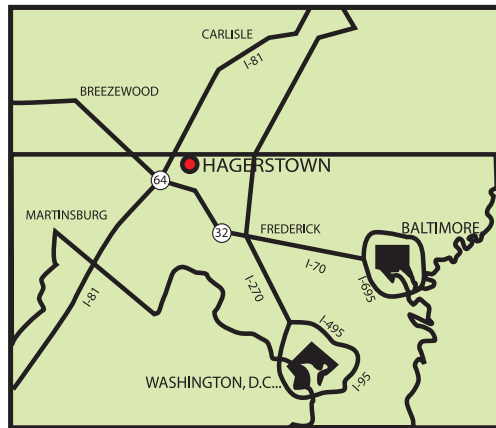

Hagerstown, Maryland

BY CHOICE HOTELS

Clarion Hotel & Conference  
Center Antietam Creek

Convenient to  
Washington DC  
and Baltimore,  
yet a world away.

The Clarion Hotel & Conference Center Antietam Creek is set in gorgeous Western Maryland. Surrounded by mountains and greenery, the natural setting and ideal proximity of this hotel make it a perfect choice for a leisurely getaway or your next group event. Located just 15 minutes from Washington County Airport and just over an hour from National & BWI Airports, our hotel offers the convenience and amenities of an affordable corporate hotel while avoiding the congestion of Washington and Baltimore.

**Directions:**

**Baltimore:** Take I-70 West to exit 32B (Rte. 40 West). The hotel is 2.5 miles on the left.

**Washington:** Take Rte. 270 North to Frederick. Take I-70 West exit. Follow I-70 to exit 32B (Rte. 40 West). The hotel is 2.5 miles on the left.

**Carlisle, PA:** Take I-81 South to Rte. 40 East exit. The hotel is 4.5 miles on the right.

**Breezewood, PA:** Take I-70 East to exit 32B (Rte. 40 West). The hotel is 2.5 miles on the left.

**Martinsburg, WV:** Take I-81 North to Rte. 40 East exit. The hotel is 4.5 miles on the right.

**Restaurants/Lounges:** The Tortuga Restaurant & Lounge for casual dining and our Barracuda Surf Bar nightclub.

**Nearby Leisure Activities:** Golfing, hiking, Civil War sightseeing, skiing, outlet shopping, biking and more.